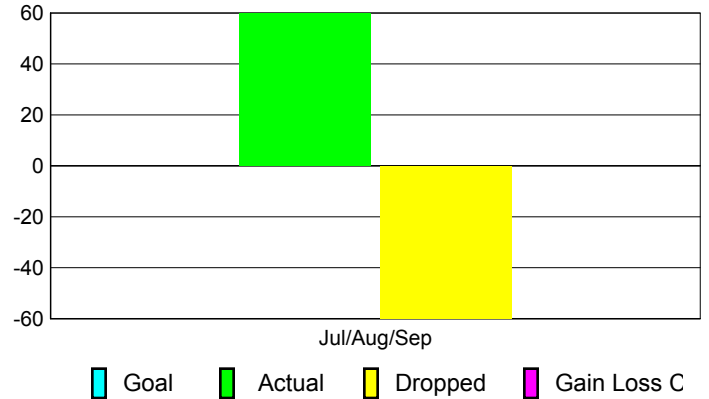

Club Results 2010-2011

Goal, New, Dropped, Gain/Loss

MEMBERSHIP

Membership Results
2010-2011

Membership
2009-2010

| Month | Net Memb Goal | Actual New Memb | Actual Dropped Memb | Gain/Loss of Memb | Gain/Loss of Memb |
|---------------|---------------|-----------------|---------------------|-------------------|-------------------|
| Jul/Aug/Sep | 0 | 60 | -60 | 0 | 8 |
| Totals | 0 | 60 | -60 | 0 | 8 |

Membership Results 2010-2011

Goal, New, Dropped, Gain/Loss

Comparison of Club Gain/Loss

Current Year Compared to the Previous Year

Comparison of Membership Gain/Loss

Current Year Compared to the Previous Year